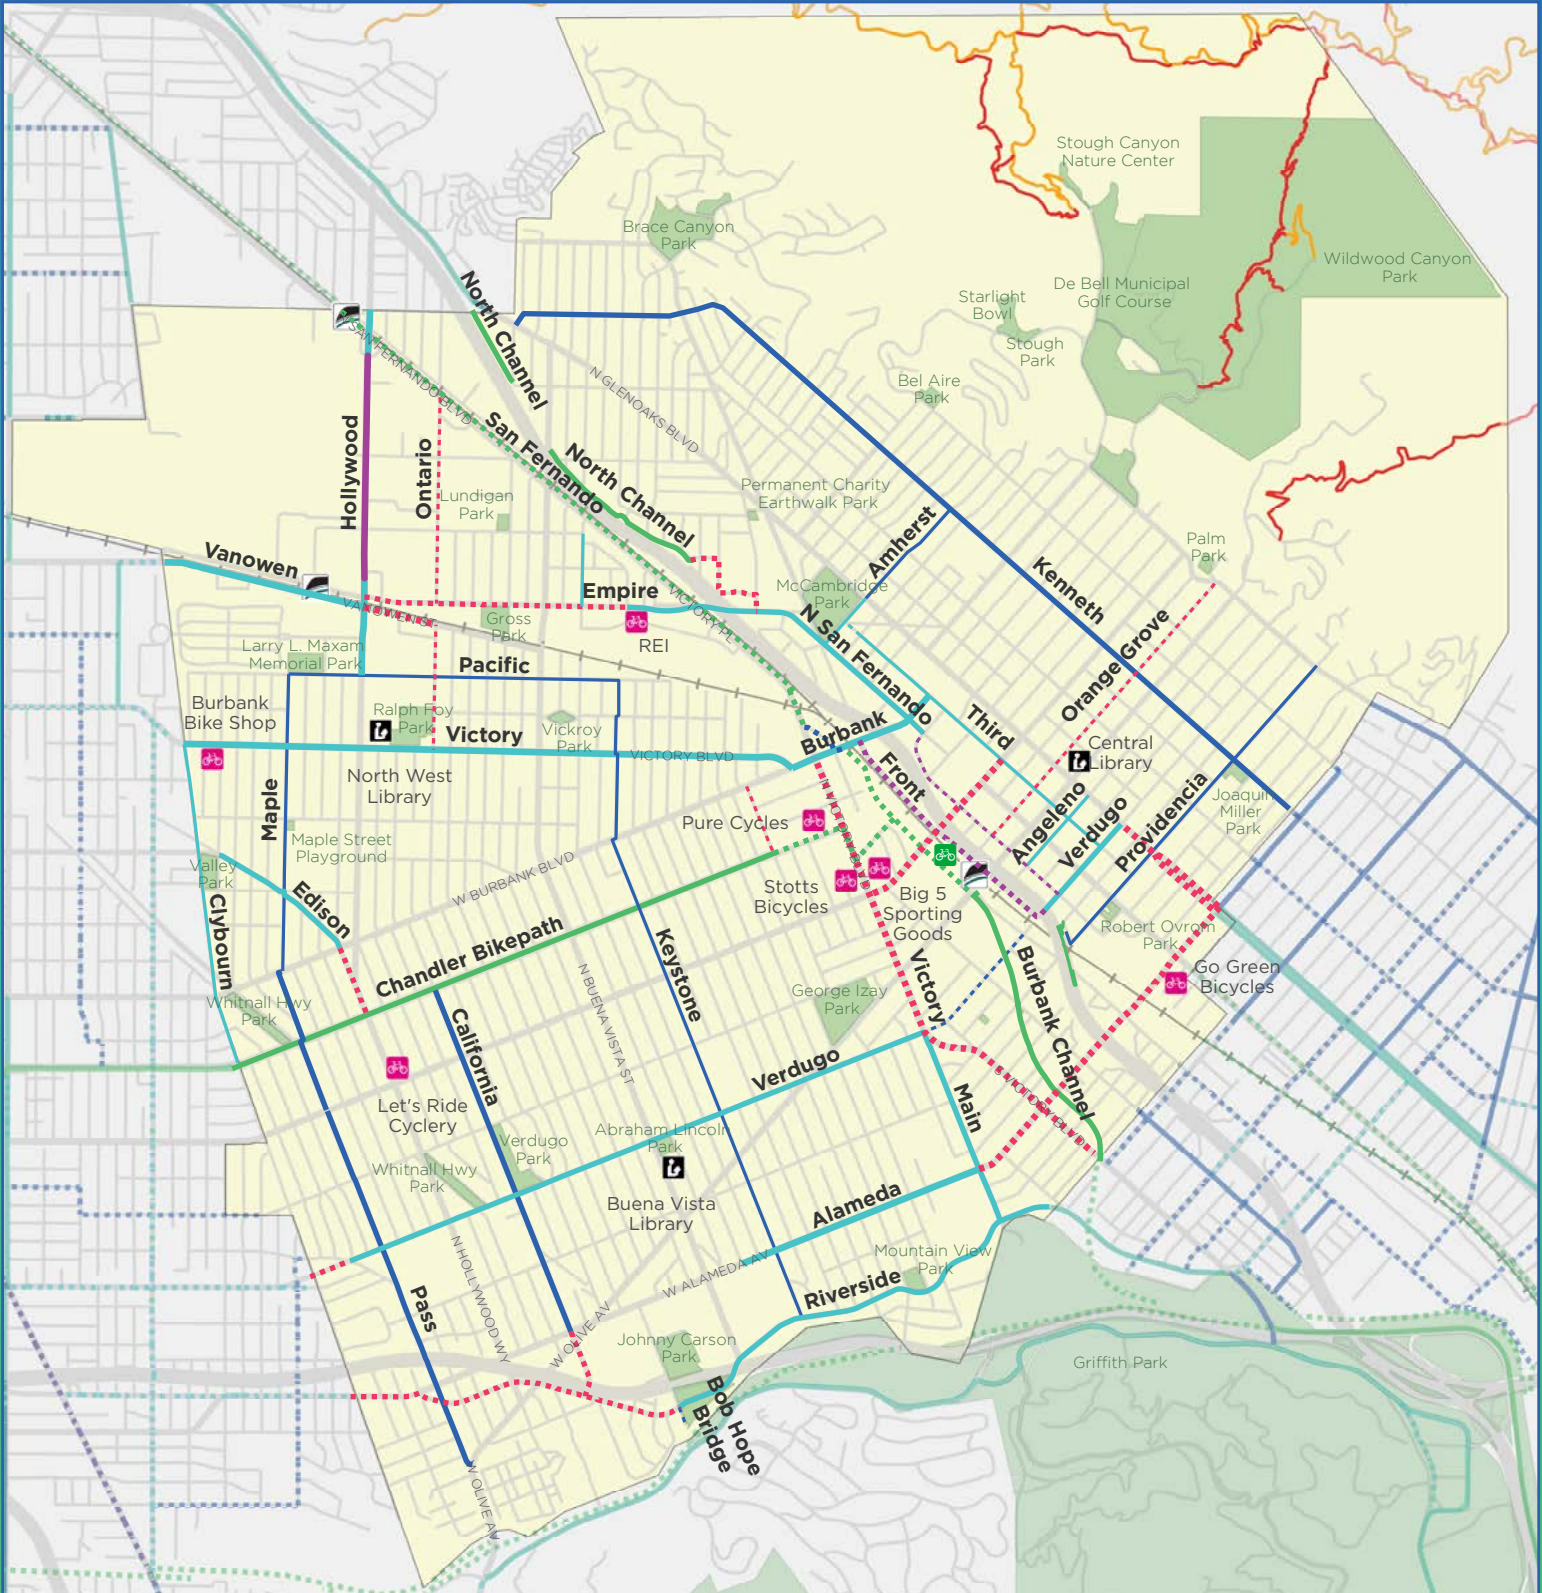

Burbank Bicycle Map

Bicycle Facilities

Existing Proposed

- | | | | | |
|--|--|--------------------------------|--|------------------------|
| | | Separated Bicycle Path | | Footpath, No Cycling |
| | | Protected Bicycle Lane | | Trail, Cycling Allowed |
| | | Bicycle Lane | | City Park |
| | | Bicycle Route | | |
| | | Proposed, unclassified bikeway | | |

- Bicycle Shops
- Burbank BikeStop
- Metrolink Station
- Library

Effective March 2022

1 in = 1 miles